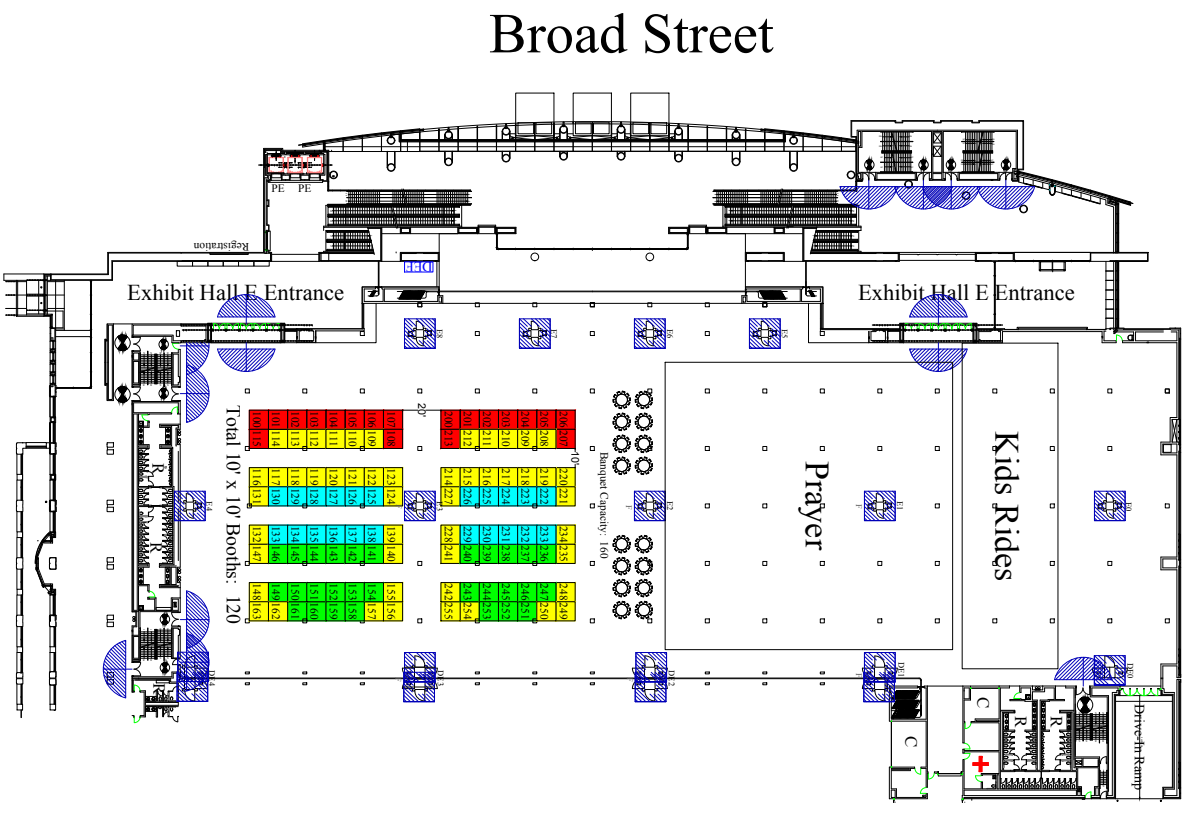

BAZAAR LAYOUT MAP

MUNA